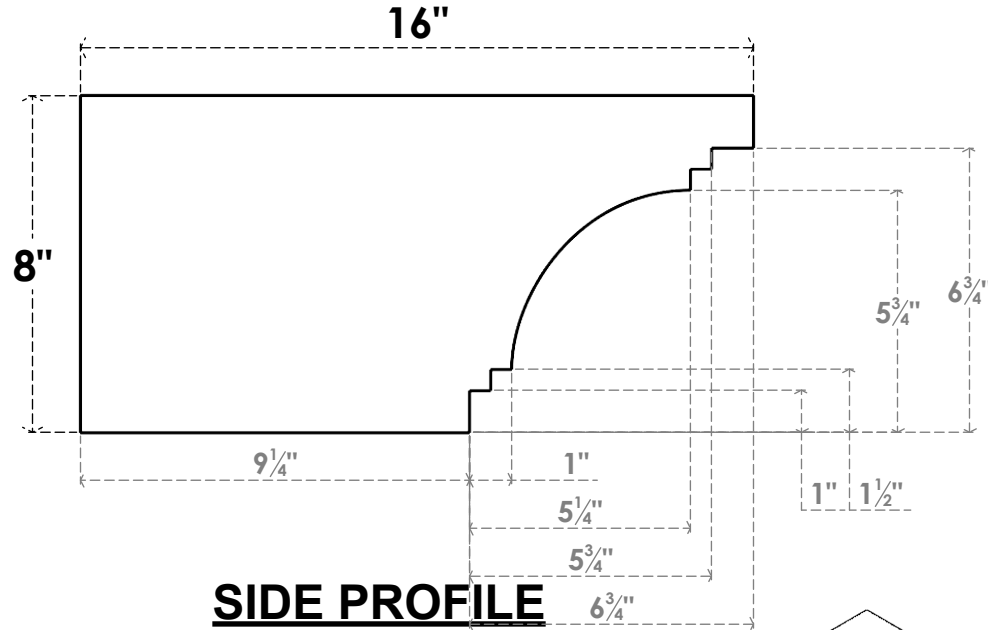

# ITEM NUMBER: RFTURS020X08000X16000X008PEC00RCPR

2"W X 8"H X 16"L TIMBERTHANE ROUGH CEDAR PESCADERO FAUX WOOD SOLID RAFTER TAIL, 8" L END, PRIMED TAN

**ISOMETRIC**

GENERATED DATE : 03/02/2023

EKENA MILLWORK  
2300 WEST MAIN ST.  
CLARKSVILLE, TX 75426  
TOLL FREE: 866-607-0453  
WWW.EKENAMILLWORK.COM

**NOTES**

1. INSTALLATION TO BE COMPLETED IN ACCORDANCE WITH MANUFACTURER'S SPECIFICATIONS.
2. DRAWING MAY NOT BE TO SCALE
3. THIS DRAWING IS INTENDED FOR DESIGN AND PLANNING PURPOSES ONLY.
4. ALL INFORMATION CONTAINED HEREIN WAS CURRENT AT THE TIME OF DEVELOPMENT BUT MUST BE REVIEWED AND APPROVED BY THE PRODUCT MANUFACTURER TO BE CONSIDERED ACCURATE.
5. TIMBERTHANE ARCHITECTURAL PRODUCTS ARE MADE FROM HIGH DENSITY URETHANE AND COME FACTORY PRIMED