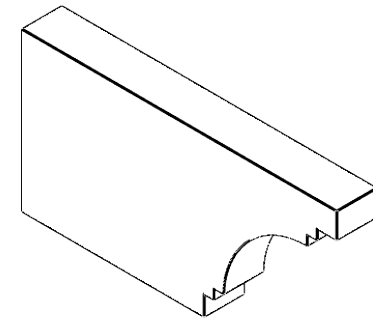

# ITEM NUMBER: RFTURS020X08000X16000X008PEC00RCPR

2"W X 8"H X 16"L TIMBERTHANE ROUGH CEDAR PESCADERO FAUX WOOD SOLID RAFTER TAIL, 8" L END, PRIMED TAN

**ISOMETRIC**

GENERATED DATE : 03/02/2023

EKENA MILLWORK  
2300 WEST MAIN ST.  
CLARKSVILLE, TX 75426  
TOLL FREE: 866-607-0453  
WWW.EKENAMILLWORK.COM

**NOTES**

1. INSTALLATION TO BE COMPLETED IN ACCORDANCE WITH MANUFACTURER'S SPECIFICATIONS.
2. DRAWING MAY NOT BE TO SCALE
3. THIS DRAWING IS INTENDED FOR DESIGN AND PLANNING PURPOSES ONLY.
4. ALL INFORMATION CONTAINED HEREIN WAS CURRENT AT THE TIME OF DEVELOPMENT BUT MUST BE REVIEWED AND APPROVED BY THE PRODUCT MANUFACTURER TO BE CONSIDERED ACCURATE.
5. TIMBERTHANE ARCHITECTURAL PRODUCTS ARE MADE FROM HIGH DENSITY URETHANE AND COME FACTORY PRIMED