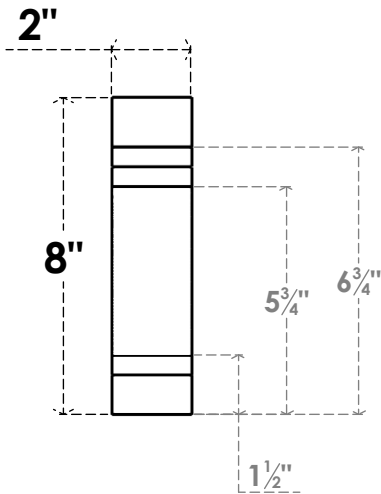

# ITEM NUMBER: RFTURS020X08000X16000X008PEC00RCPR

2"W X 8"H X 16"L TIMBERTHANE ROUGH CEDAR PESCADERO FAUX WOOD SOLID RAFTER TAIL, 8" L END, PRIMED TAN

**ISOMETRIC**

GENERATED DATE : 03/02/2023

EKENA MILLWORK  
2300 WEST MAIN ST.  
CLARKSVILLE, TX 75426  
TOLL FREE: 866-607-0453  
WWW.EKENAMILLWORK.COM

**NOTES**

1. INSTALLATION TO BE COMPLETED IN ACCORDANCE WITH MANUFACTURER'S SPECIFICATIONS.
2. DRAWING MAY NOT BE TO SCALE
3. THIS DRAWING IS INTENDED FOR DESIGN AND PLANNING PURPOSES ONLY.
4. ALL INFORMATION CONTAINED HEREIN WAS CURRENT AT THE TIME OF DEVELOPMENT BUT MUST BE REVIEWED AND APPROVED BY THE PRODUCT MANUFACTURER TO BE CONSIDERED ACCURATE.
5. TIMBERTHANE ARCHITECTURAL PRODUCTS ARE MADE FROM HIGH DENSITY URETHANE AND COME FACTORY PRIMED